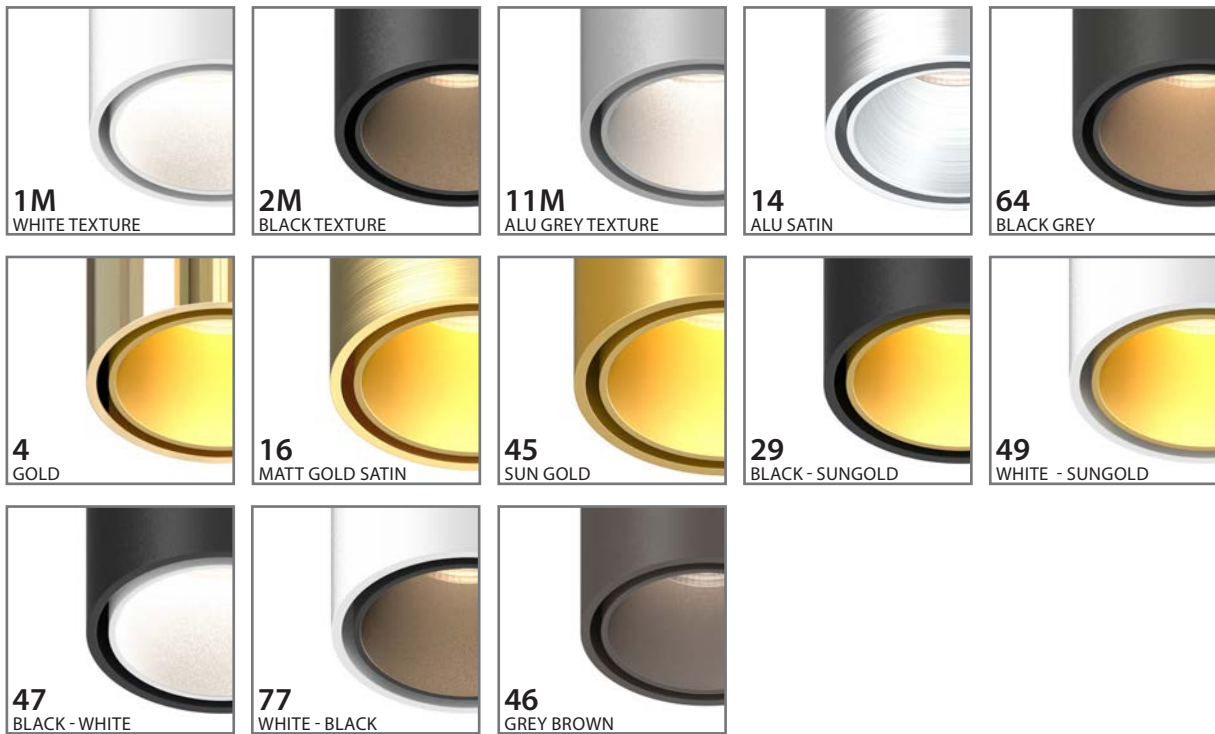

3961.47

NW | WW

built-up

Available in more colours. Price on request.

Groendreef 60 | 9880 Aalter | Belgium | T +32 9 374 19 51 | [www.psmlighting.be](http://www.psmlighting.be)