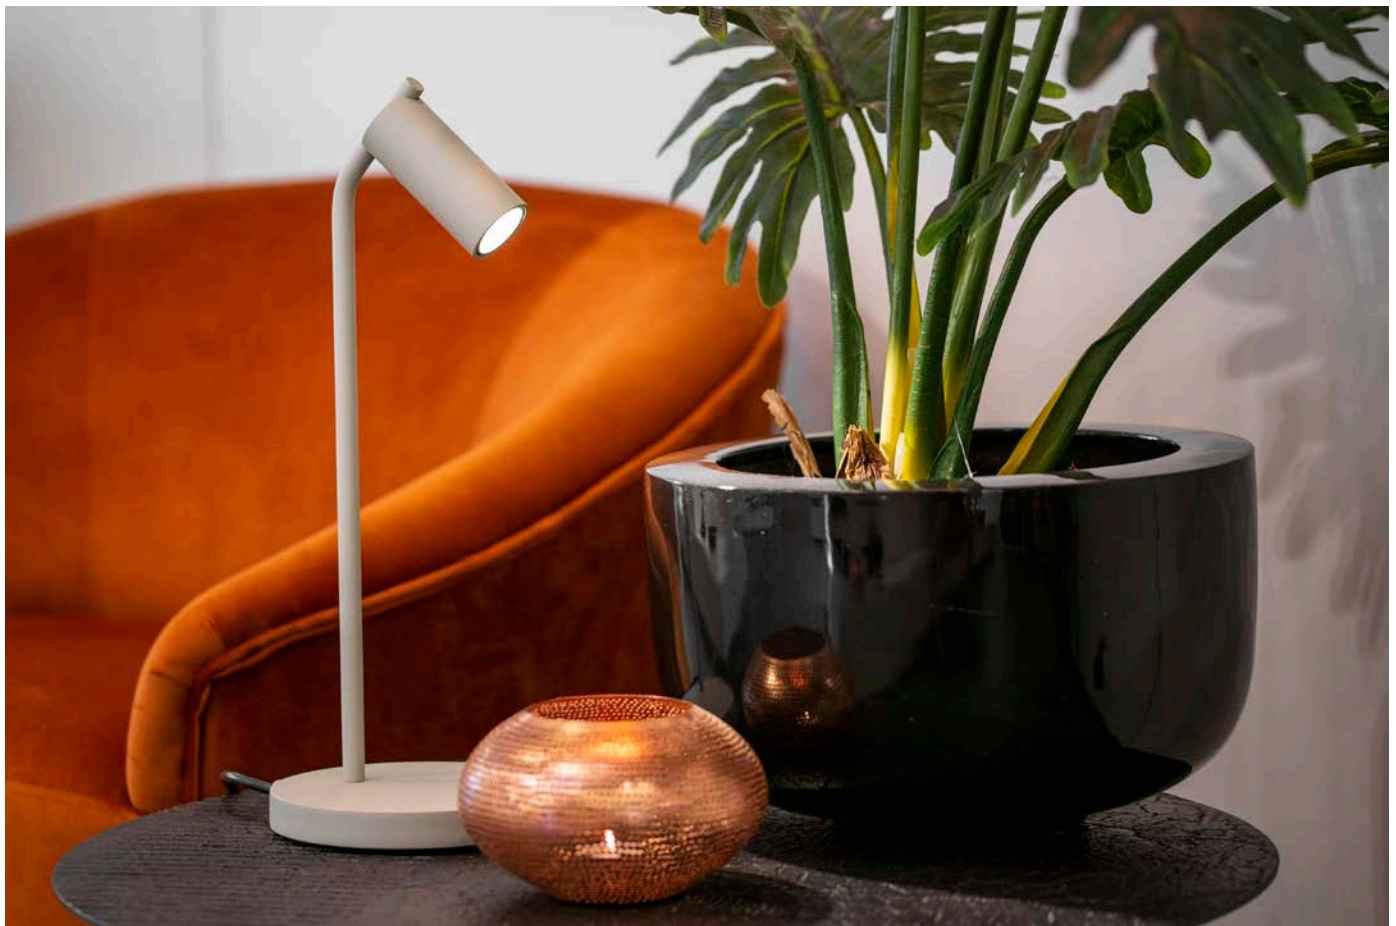

NW | WW

3984.29

NW | WW

3984.49

NW | WW

built-up

3961/.. - JACOB

=350mA