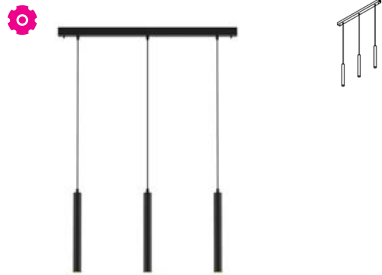

**Ref**  
 3980.500.16.TXM NW | WW

**Lamp type**  
 1x led 467lm CRI80 max. 3,8W  - **350mA**

**Dimensions**  
 Ø40xH500  48° reflector - Cable 1500

built-up

1922.3/.. - JACOB

~230V   IP20     

built-up

pendant - with 3x Jacob on base Juba - with LED driver  
 Pendelleuchte - mit 3x Jacob auf Basis Juba - mit Driver LED