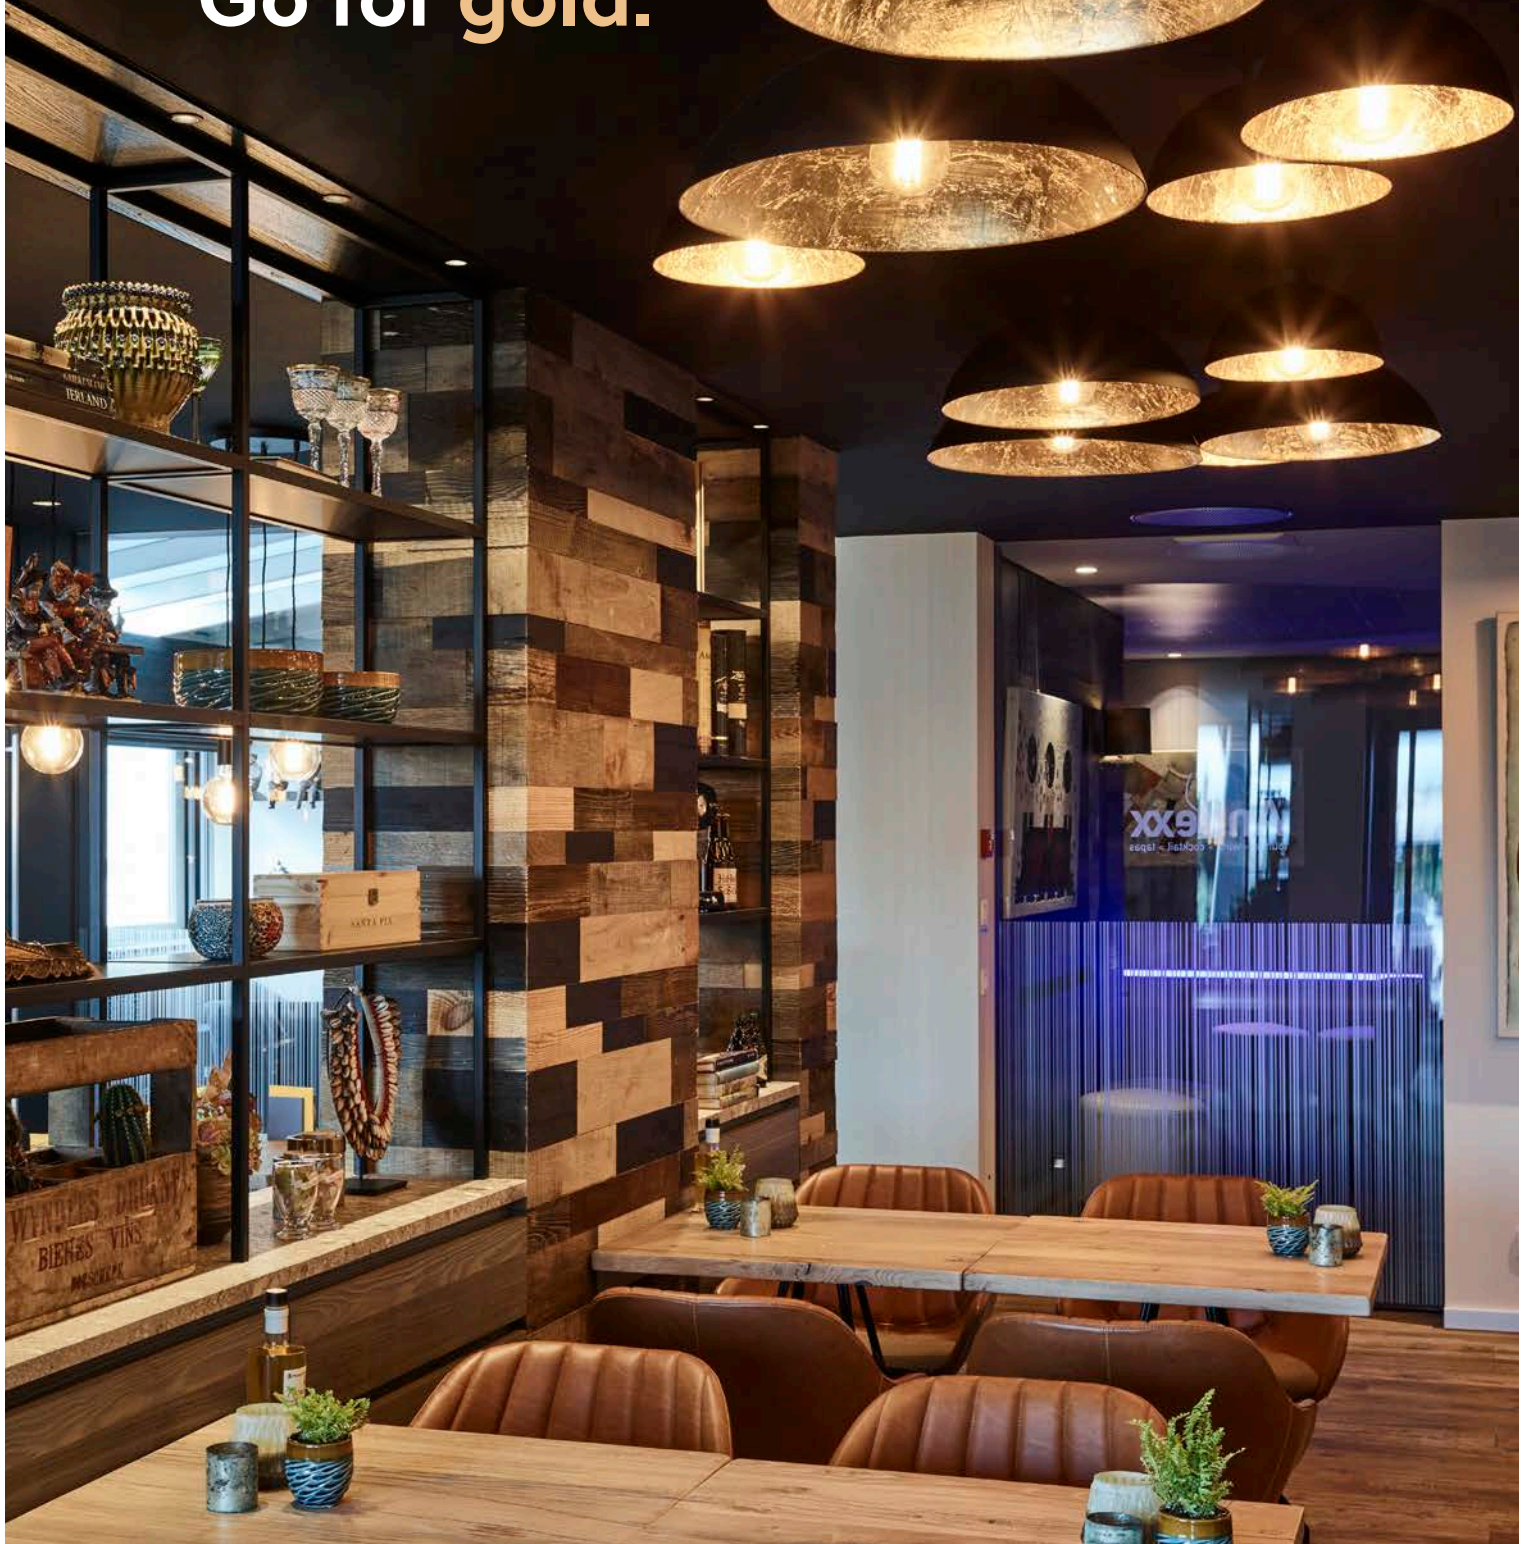

Mona Lisa.

Go for gold.

psmlighting

100% Made in Belgium

All information in this catalogue is without engagement.
Psmighting bv reserves the right to alter materials, characteristics and dimensions without prior notice.
Read instructions carefully. The general psmlighting sales conditions are always applicable.
Nothing in this catalogue can be reproduced without permission in writing from the psmlighting bv company.